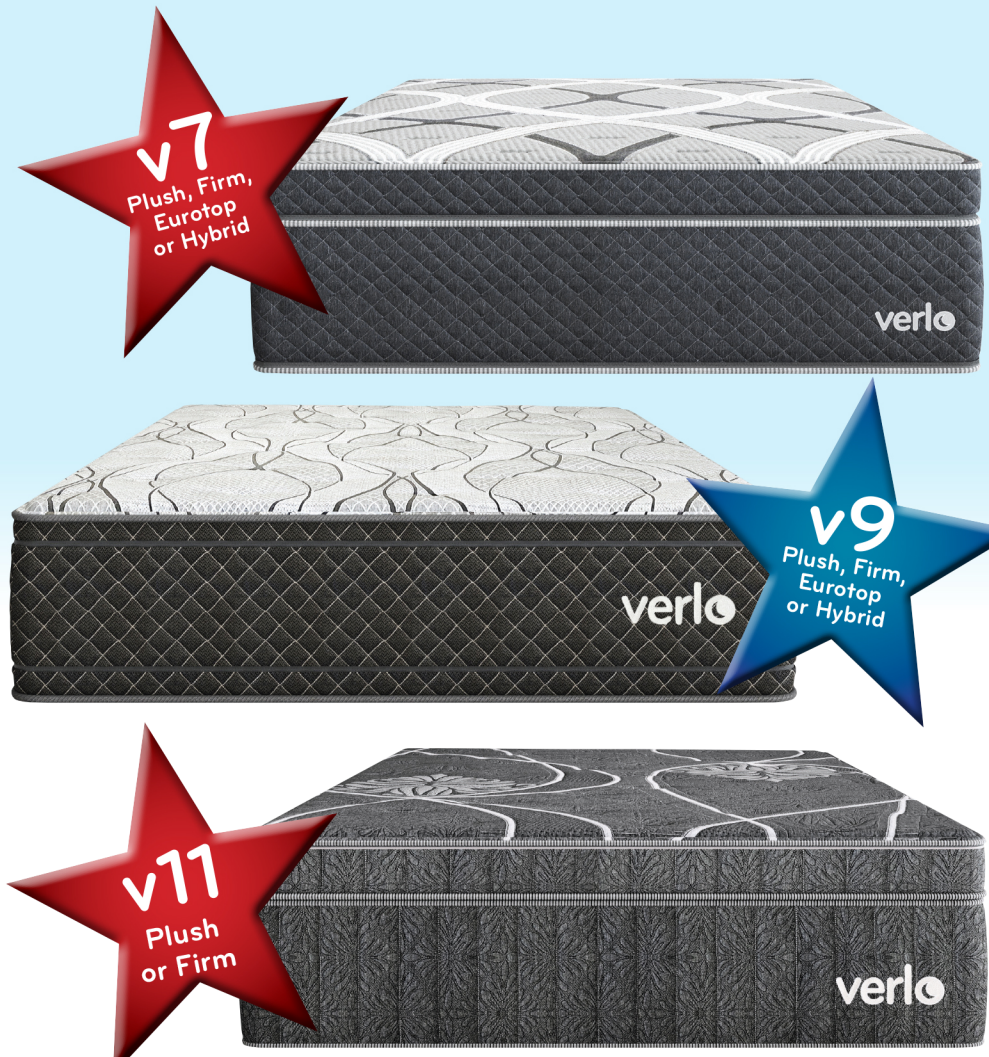

FREE FINANCING
See store for details.

FLOOR SAMPLES
SAVE 20-40%

	MSRP	FACTORY DIRECT PRICING	SALE	
v1 Plush or Firm	Twin Mattress	\$449	\$349	\$314
	Full Mattress	\$549	\$449	\$404
	Queen Mattress	\$599	\$499	\$449
	King Mattress	\$849	\$699	\$629
v3 Plush or Firm	Twin Mattress	\$899	\$599	\$539
	Full Mattress	\$1099	\$699	\$629
	Queen Mattress	\$1199	\$799	\$719
	King Mattress	\$1599	\$1099	\$989
v5 Plush, Firm, Eurotop or Hybrid	Twin Mattress	\$1199	\$899	\$809
	Full Mattress	\$1749	\$1299	\$1169
	Queen Mattress	\$1899	\$1399	\$1259
	King Mattress	\$2399	\$1799	\$1619

BEAVER DAM
 1613 N. Spring St.
 920-887-9999

DELAFIELD
 2734 Hillside Drive
 262-303-9034

FORT ATKINSON
 201 N. Main St.
 920-568-3899

verlo

ADJUSTABLE BASES

Great for watching TV or reading in bed.
 Reduces snoring & acid reflux effects.
 Alleviates lower back, knee & leg pain.
 Aids in circulation.

30-50% OFF

	MSRP	FACTORY DIRECT PRICING	SALE	
v7 Plush, Firm, Eurotop or Hybrid	Twin Mattress	\$1599	\$1199	\$1079
	Full Mattress	\$2199	\$1799	\$1619
	Queen Mattress	\$2599	\$1899	\$1709
	King Mattress	\$3049	\$2299	\$2069
v9 Plush, Firm, Eurotop or Hybrid	Twin Mattress	\$1999	\$1499	\$1349
	Full Mattress	\$2949	\$2299	\$2069
	Queen Mattress	\$3299	\$2399	\$2159
	King Mattress	\$3999	\$2899	\$2609
v11 Plush or Firm	Twin Mattress	\$2949	\$2199	\$1979
	Full Mattress	\$3799	\$2799	\$2519
	Queen Mattress	\$4099	\$2999	\$2699
	King Mattress	\$4899	\$3699	\$3329